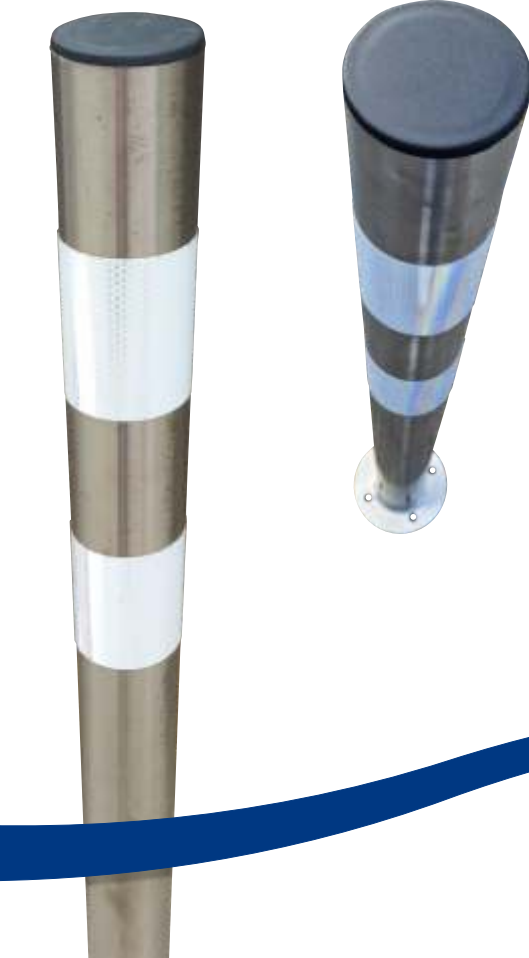

# Stainless Steel Bollard

Stainless Steel Bollard 316L Polished [320G ] Stainless Steel  
76mm diameter 1.3M bollard c/w 2no RA2 reflective strip and a  
black insert cap.

Suitable for installation in a 76mm RS  
socket

**STOCK CODE:** RSS76x300

**BOL76X1300S.SS**  
76x1300mm STAINLESS STEEL  
BOLLARD C/W 2 RA2 STRIPS

**BOL76X1300S.SS.BP**  
76x1300mm STAINLESS STEEL  
BOLLARD C/W BASE PLATE  
& 2 RA2 STRIPS

Knocktopher, Co. Kilkenny, R95 TW83

# Stainless Steel Bollard with Dome Top

Stainless Steel Bollard 316L Polished [320G ] Stainless Steel  
76mm diameter 1.3M bollard c/w 2no RA2 reflective strip and a  
stainless dome top.

Suitable for installation in a 76mm RS  
socket