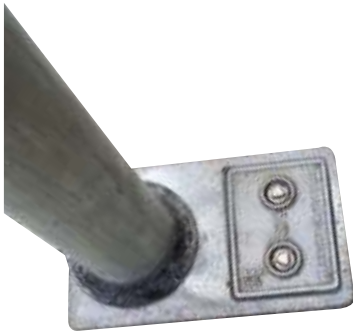

# Stainless Steel Bollard

Stainless Steel Bollard 316L Polished [320G ] Stainless Steel  
76mm diameter 1.3M bollard c/w 2no RA2 reflective strip and a  
black insert cap.

Suitable for installation in a 76mm RS  
socket

**STOCK CODE:** RSS76x300

**BOL76X1300S.SS**  
76x1300mm STAINLESS STEEL  
BOLLARD C/W 2 RA2 STRIPS

**BOL76X1300S.SS.BP**  
76x1300mm STAINLESS STEEL  
BOLLARD C/W BASE PLATE  
& 2 RA2 STRIPS

Knocktopher, Co. Kilkenny, R95 TW83

# Stainless Steel Bollard with Dome Top

Stainless Steel Bollard 316L Polished [320G ] Stainless Steel  
76mm diameter 1.3M bollard c/w 2no RA2 reflective strip and a  
stainless dome top.

Suitable for installation in a 76mm RS  
socket